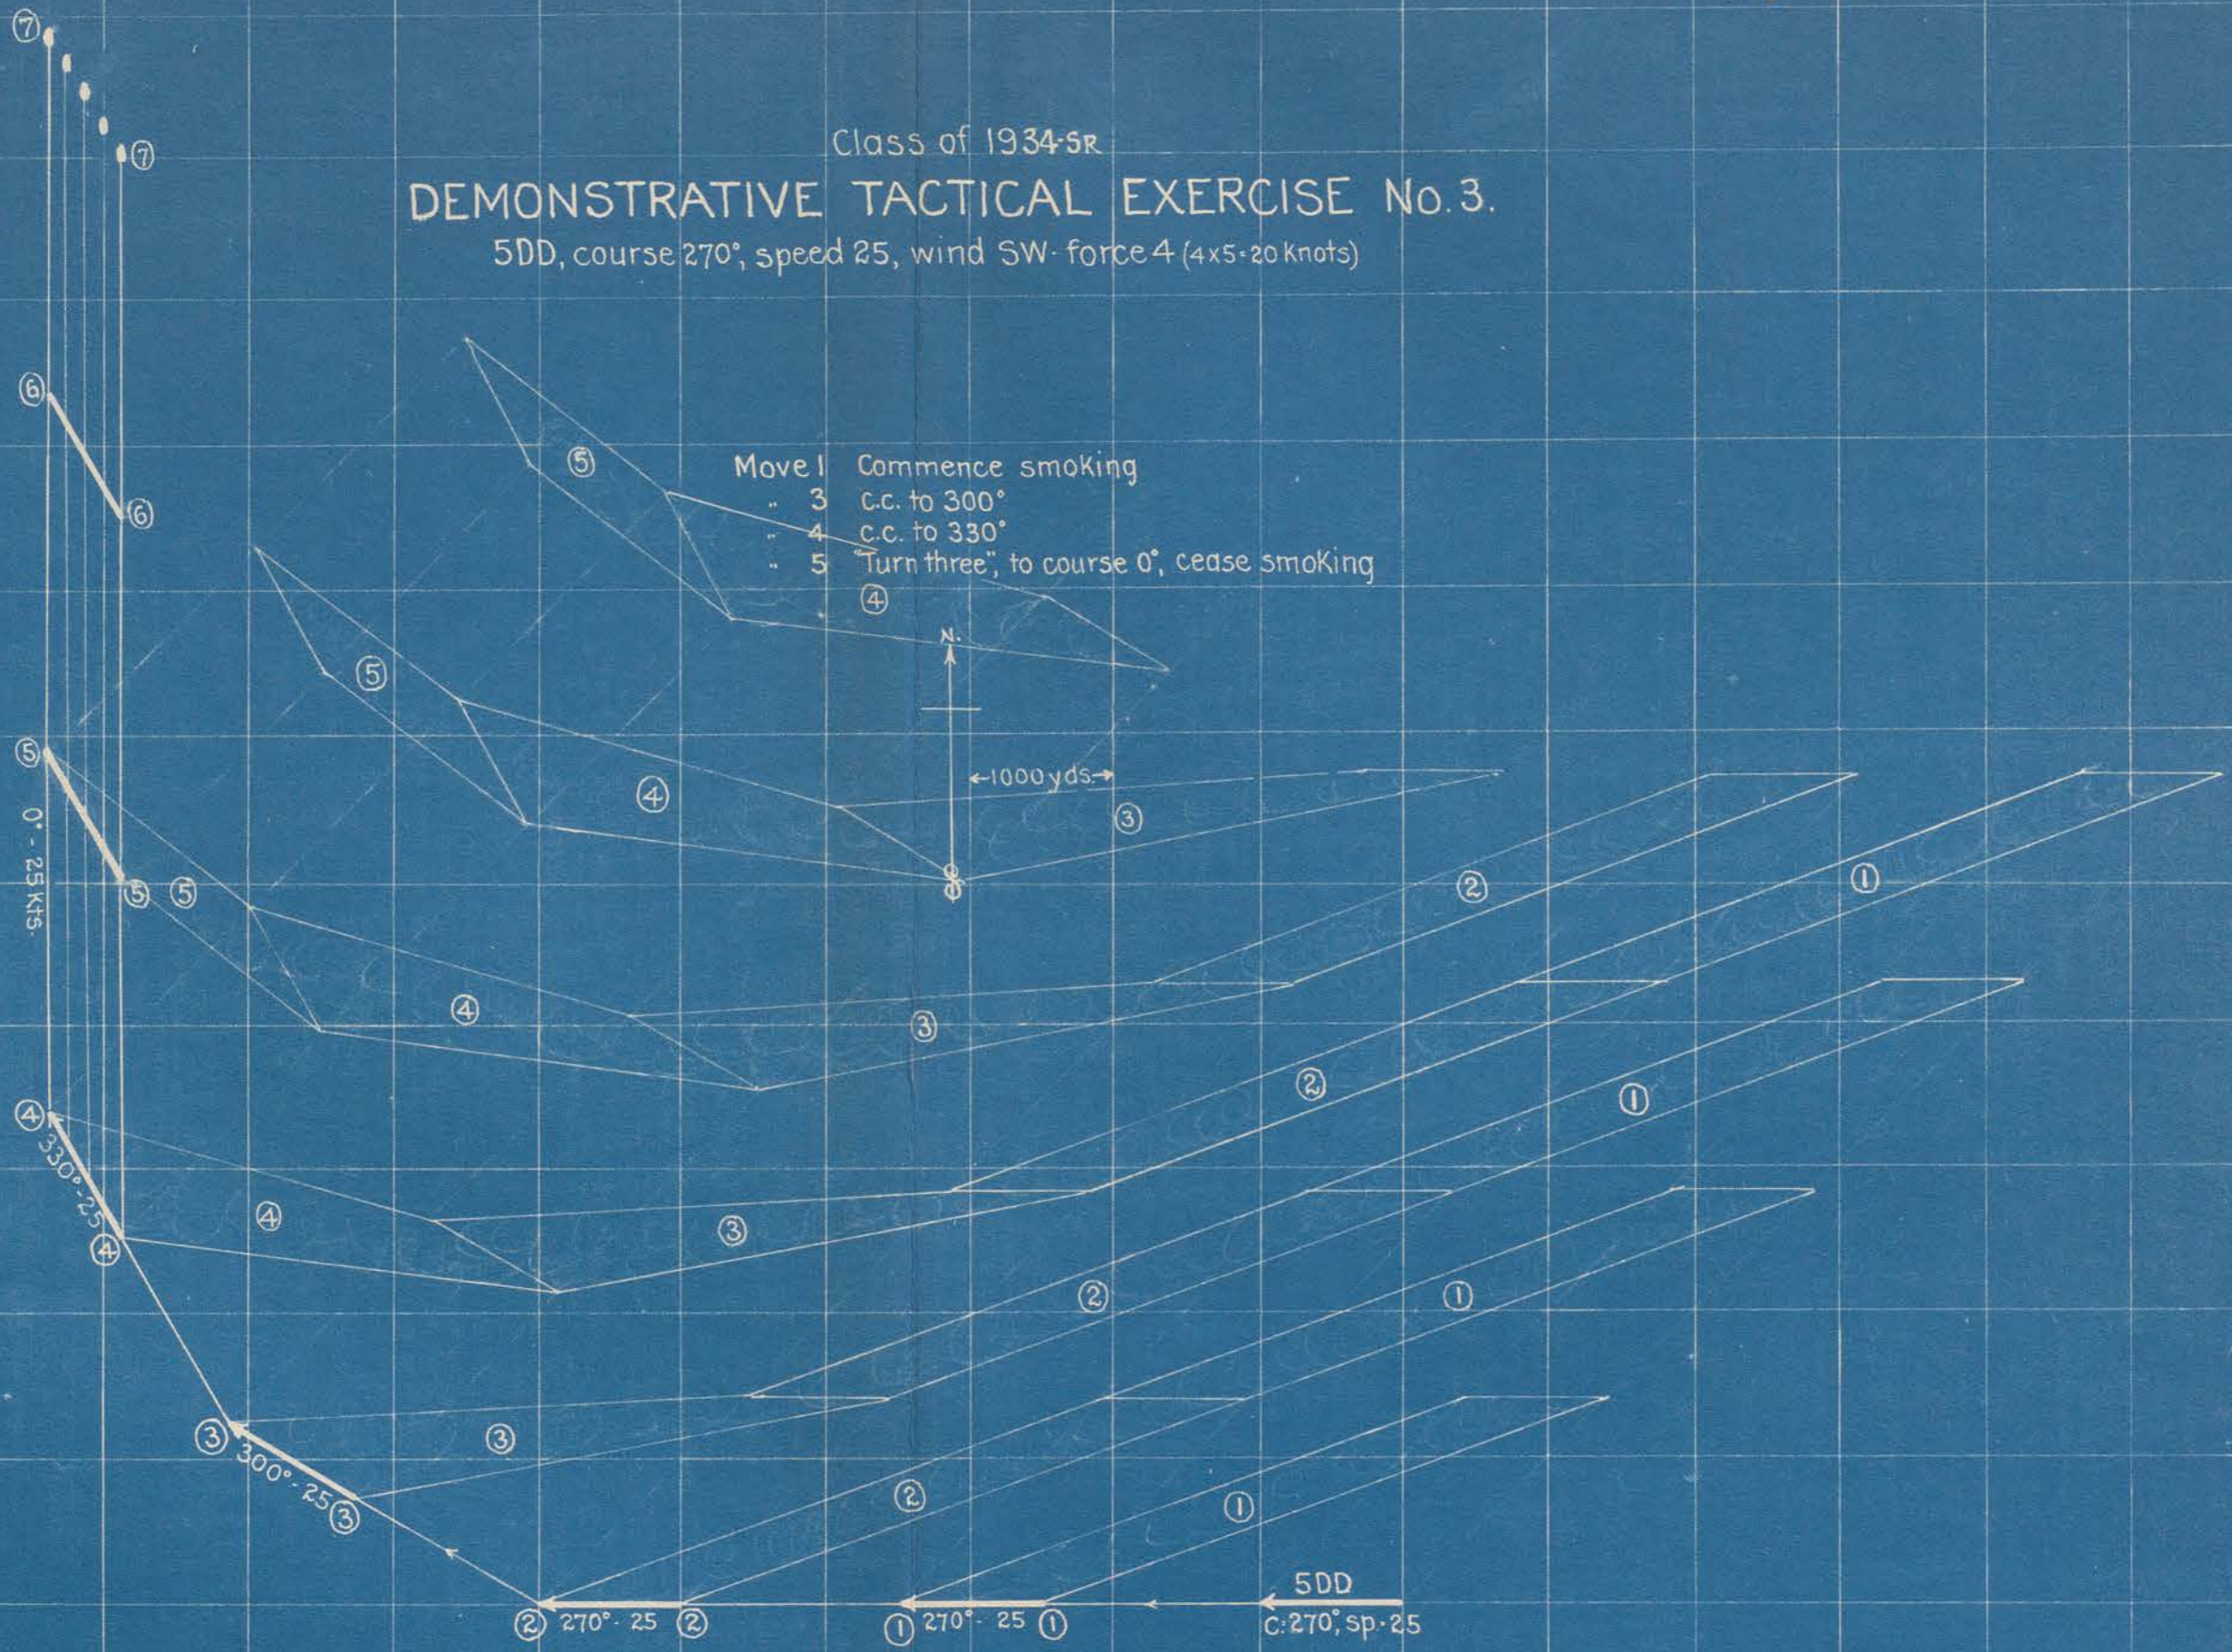

1851

Class of 1934-5R  
**DEMONSTRATIVE TACTICAL EXERCISE No. 3.**  
 5DD, course 270°, speed 25, wind SW force 4 (4x5-20 knots)

- Move 1 Commence smoking
- .. 3 c.c. to 300°
- .. 4 c.c. to 330°
- .. 5 "Turn three", to course 0°, cease smoking

0° - 25 KTS.

330° - 25

300° - 25

270° - 25

270° - 25

5DD  
c: 270°, sp: 25

Class of 1934-5R

# DEMONSTRATIVE TACTICAL EXERCISE No. 3.

5DD, course 270°, speed 25, wind SW force 4 (4x5-20 knots)